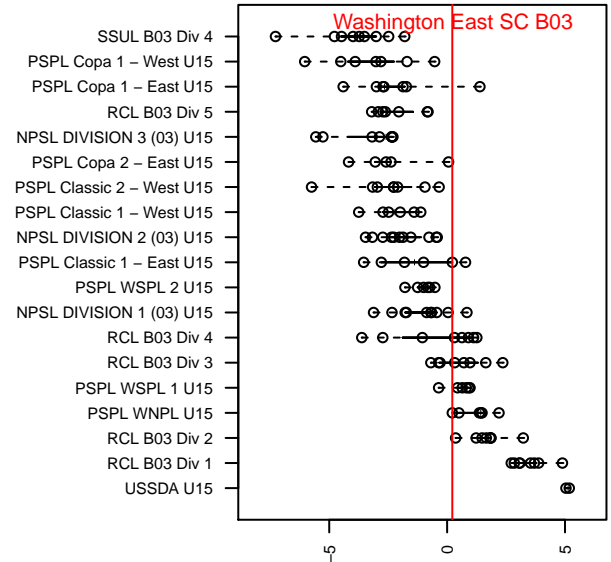

Washington East SC B03

Washington East SC
 Spokane, WA
 B03 total strength=1312
 attack=6.75 defense=5.14
 fall league = PSPL WNPL U15
 spr league = Spr PSPL – '03 Super 1 U15
 notes= Brown 2017

alt names used:
 Washington East SC B03 Brown
 WASHINGTON EAST SC WASHINGTON EAS
 WASHINGTON EAST SC B03 BROWN
 Washington East SC B03/B04 Sandobal

Venues played:
 2016 Spr PSPL SuperLeague 1 U14
 2017 Clash At the Border Division 1 Gold/Silver
 2017 Nike Crossfire Challenge Silver Group U1
 2017 PSPL WNPL U15
 2017 Spr PSPL – '03 Super 1 U15

Washington East SC B03
 Dots are actual minus expected GF (blue circles) and GA (red triangles).
 Blue line is smoothed change in attack strength. Red is smoothed change in defense strength.

**attack and defense variance (black dot)
relative to other teams
and top 10 in region**

**attack and defense rating
relative to others at age
and all opponents in last 13 months**

Performance relative to 13 month average