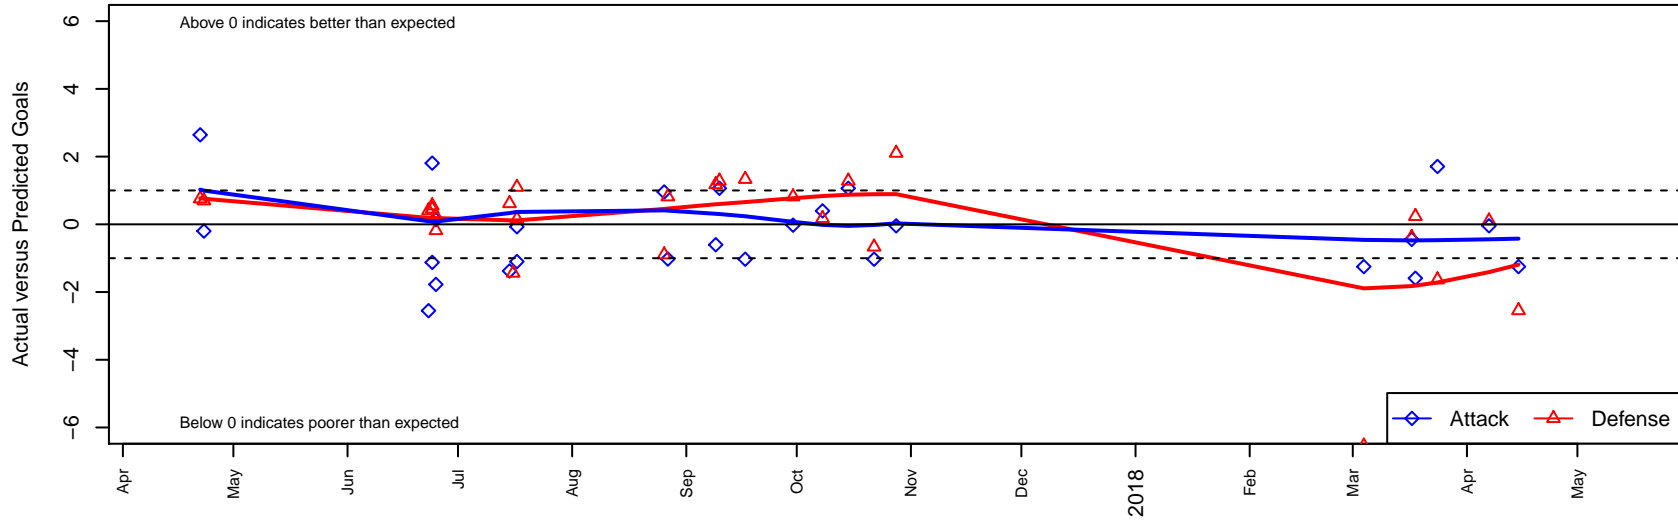

Washington East SC B03

Washington East SC
 Spokane, WA
 B03 total strength=1312
 attack=6.75 defense=5.14
 fall league = PSPL WNPL U15
 spr league = Spr PSPL – '03 Super 1 U15
 notes= Brown 2017

alt names used:
 Washington East SC B03 Brown
 WASHINGTON EAST SC WASHINGTON EAS
 WASHINGTON EAST SC B03 BROWN
 Washington East SC B03/B04 Sandobal

Venues played:
 2016 Spr PSPL SuperLeague 1 U14
 2017 Clash At the Border Division 1 Gold/Silver
 2017 Nike Crossfire Challenge Silver Group U1
 2017 PSPL WNPL U15
 2017 Spr PSPL – '03 Super 1 U15

Washington East SC B03
 Dots are actual minus expected GF (blue circles) and GA (red triangles).
 Blue line is smoothed change in attack strength. Red is smoothed change in defense strength.

**attack and defense variance (black dot)
relative to other teams
and top 10 in region**

**attack and defense rating
relative to others at age
and all opponents in last 13 months**

Performance relative to 13 month average