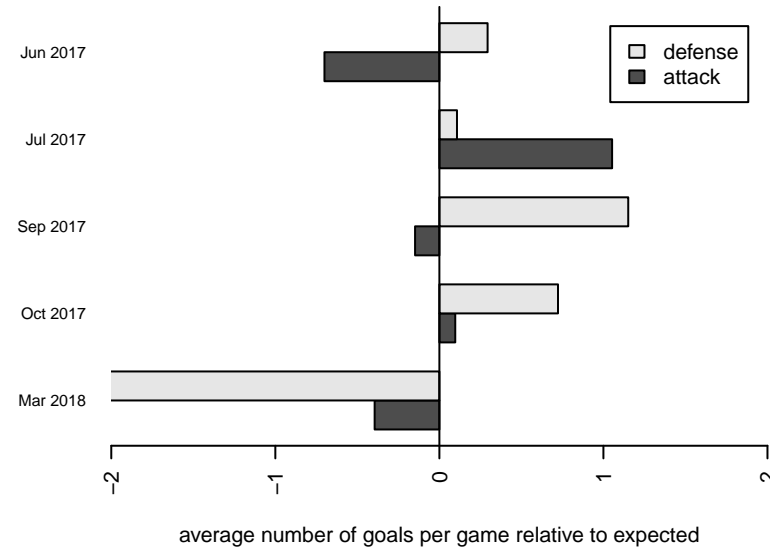

Performance relative to 13 month average