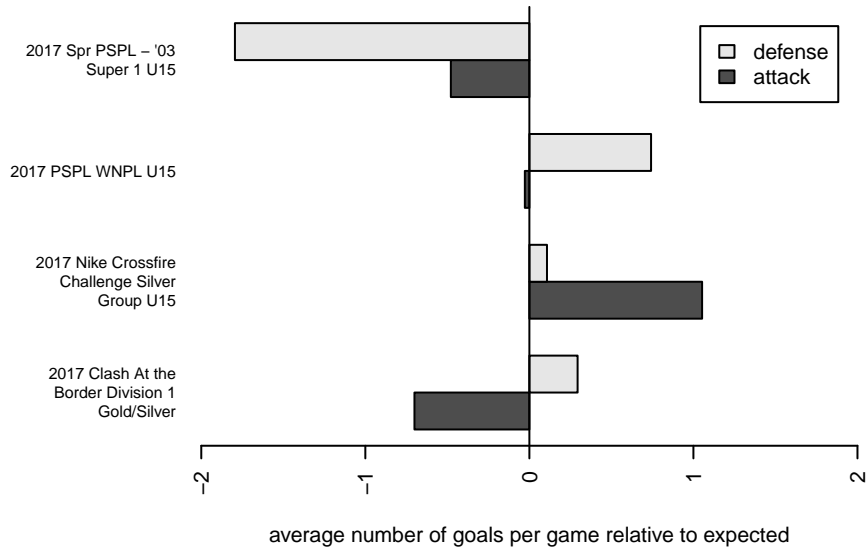

Washington East SC B03

Washington East SC
 Spokane, WA
 B03 total strength=1312
 attack=6.75 defense=5.14
 fall league = PSPL WNPL U15
 spr league = Spr PSPL – '03 Super 1 U15
 notes= Brown 2017

alt names used:
 Washington East SC B03 Brown
 WASHINGTON EAST SC WASHINGTON EAS
 WASHINGTON EAST SC B03 BROWN
 Washington East SC B03/B04 Sandobal

Venues played:
 2016 Spr PSPL SuperLeague 1 U14
 2017 Clash At the Border Division 1 Gold/Silver
 2017 Nike Crossfire Challenge Silver Group U1
 2017 PSPL WNPL U15
 2017 Spr PSPL – '03 Super 1 U15

Washington East SC B03
 Dots are actual minus expected GF (blue circles) and GA (red triangles).
 Blue line is smoothed change in attack strength. Red is smoothed change in defense strength.

**attack and defense variance (black dot)
relative to other teams
and top 10 in region**

**attack and defense rating
relative to others at age
and all opponents in last 13 months**

Performance relative to 13 month average